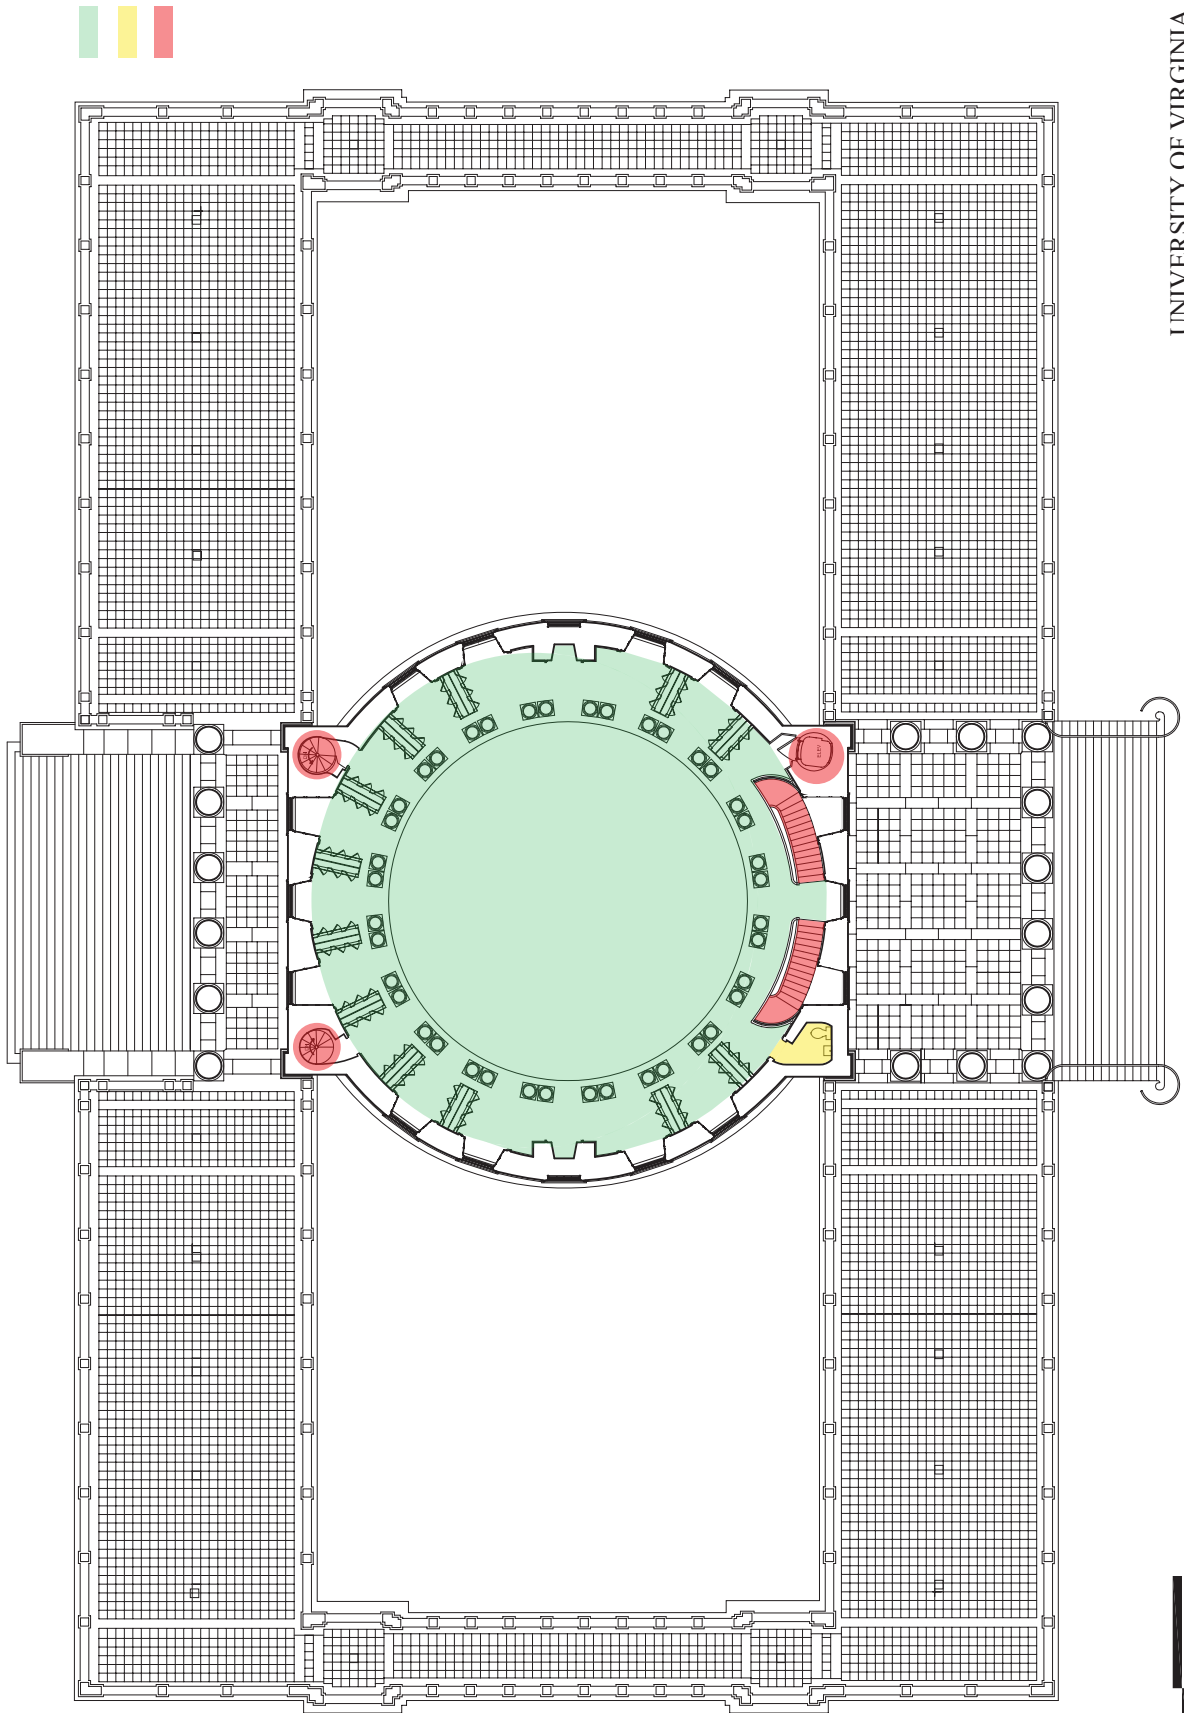

- CLASSROOM/ASSEMBLY
- TOILETS
- HORIZONTAL CIRCULATION
- VERTICAL CIRCULATION
- OFFICES
- STORAGE
- MECHANICAL
- RECREATION OF JEFFERSON'S NATURAL HISTORY MUSEUM

UNIVERSITY OF VIRGINIA
 ROTUNDA - GROUND FLOOR
 CONCEPTUAL PROPOSAL FOR PROGRAMMING

CLASSROOM/ASSEMBLY
TOILETS
HORIZONTAL
CIRCULATION
VERTICAL
CIRCULATION

READING LIBRARY
 TOILETS
 VERTICAL
 CIRCULATION

UNIVERSITY OF VIRGINIA
 ROTUNDA - DOME ROOM
 CONCEPTUAL PROPOSAL FOR PROGRAMMING