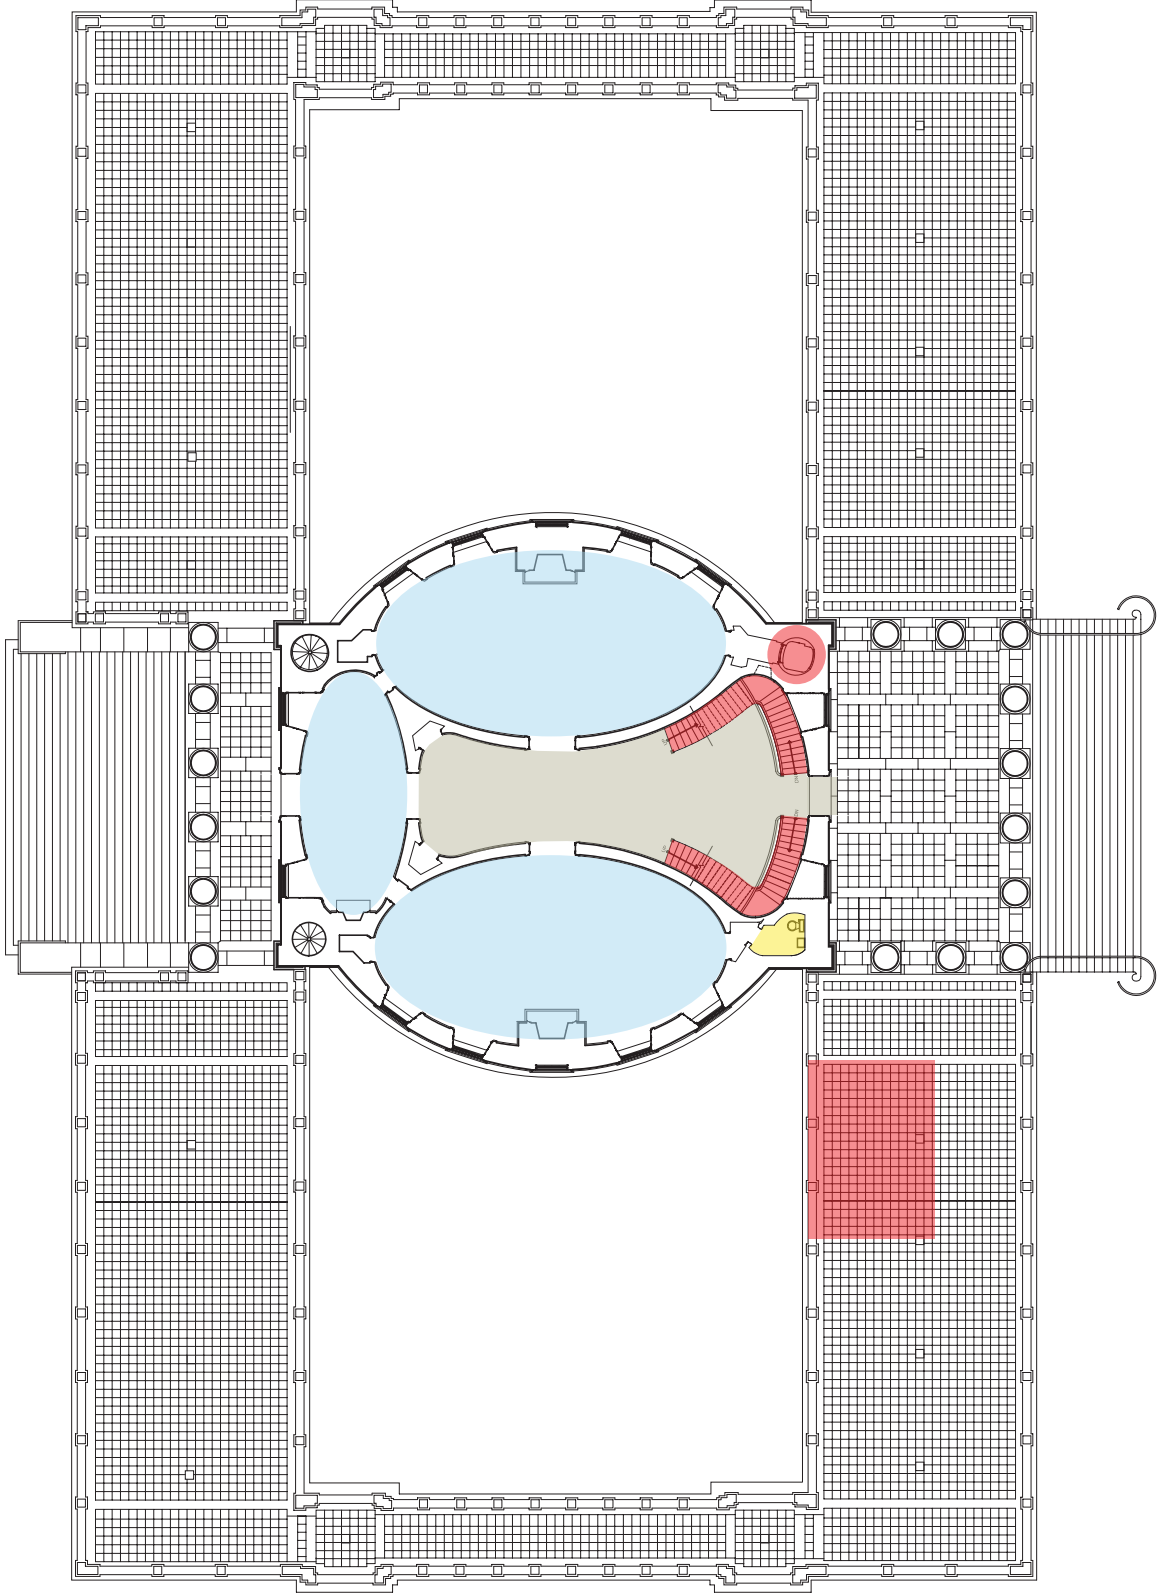

- CLASSROOM/ASSEMBLY
- TOILETS
- HORIZONTAL CIRCULATION
- VERTICAL CIRCULATION
- OFFICES
- STORAGE
- MECHANICAL
- RECREATION OF JEFFERSON'S NATURAL HISTORY MUSEUM

UNIVERSITY OF VIRGINIA
 ROTUNDA - GROUND FLOOR
 CONCEPTUAL PROPOSAL FOR PROGRAMMING

CLASSROOM/ASSEMBLY
TOILETS
HORIZONTAL
CIRCULATION
VERTICAL
CIRCULATION

READING LIBRARY
 TOILETS
 VERTICAL
 CIRCULATION

UNIVERSITY OF VIRGINIA
 ROTUNDA - DOME ROOM
 CONCEPTUAL PROPOSAL FOR PROGRAMMING