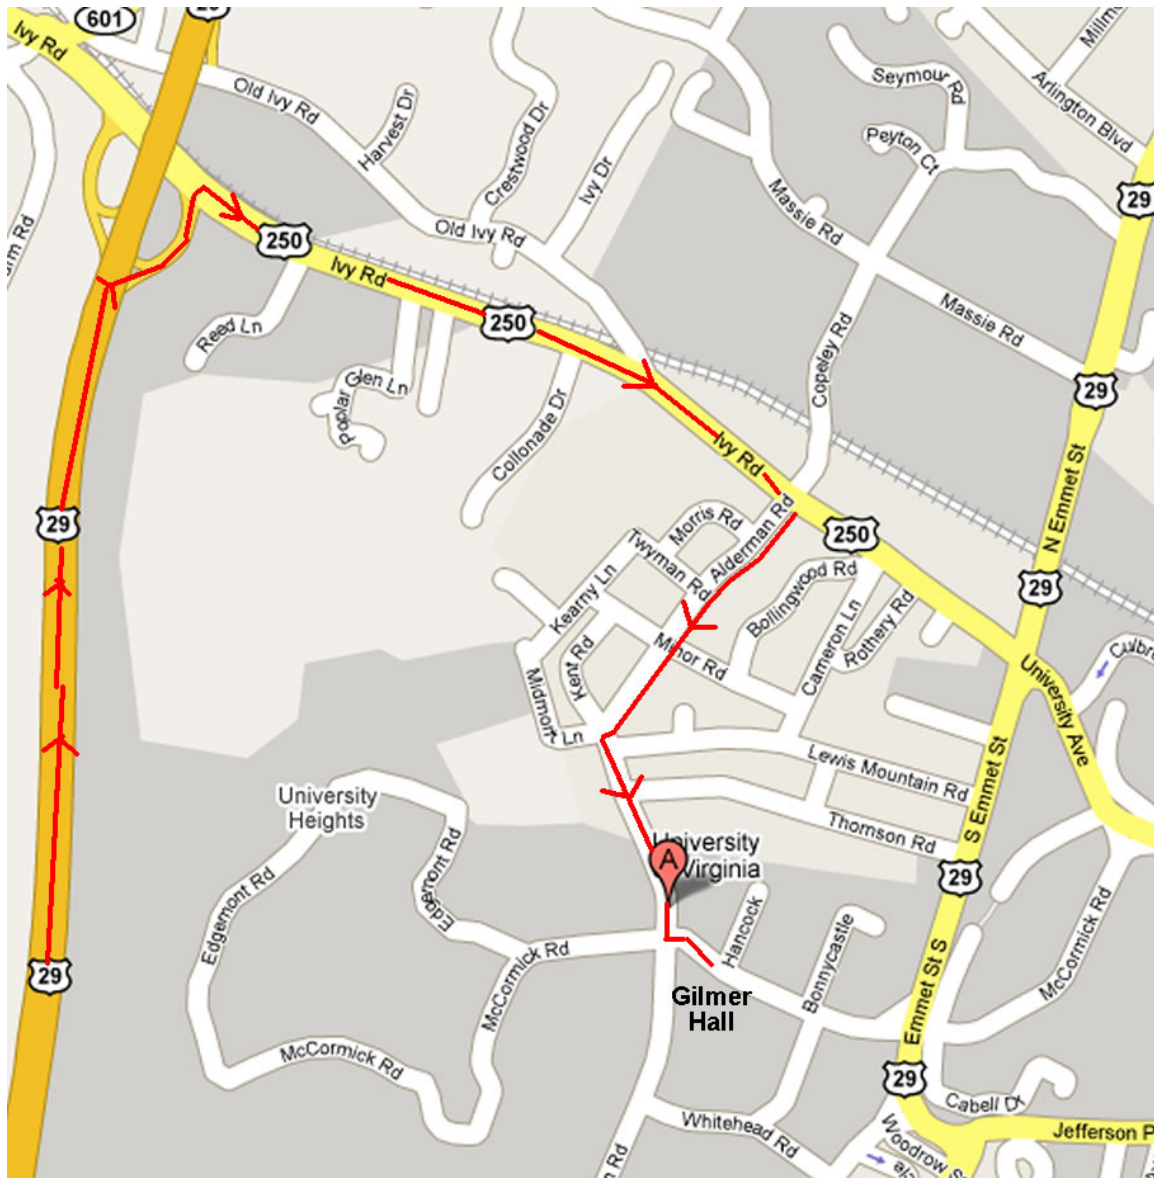

## DIRECTIONS FROM RICHMOND

DEPT of BIOLOGY, GILMER HALL, 485 McCORMICK ROAD, CHARLOTETSVILLE, VA 22904

- Interstate 64 West
- TAKE Exit 118B
- TURN RIGHT (or merge) onto Route 29 N
- TAKE 2<sup>nd</sup> Exit for US-250 E/IVY RD
- TURN RIGHT onto ALDERMAN RD/VA-302.
- (You will pass St. Thomas Aquinas Church on your right and you will approach an intersection)
- TURN LEFT onto MCCORMICK RD
- GILMER HALL is the first large brick building on your right