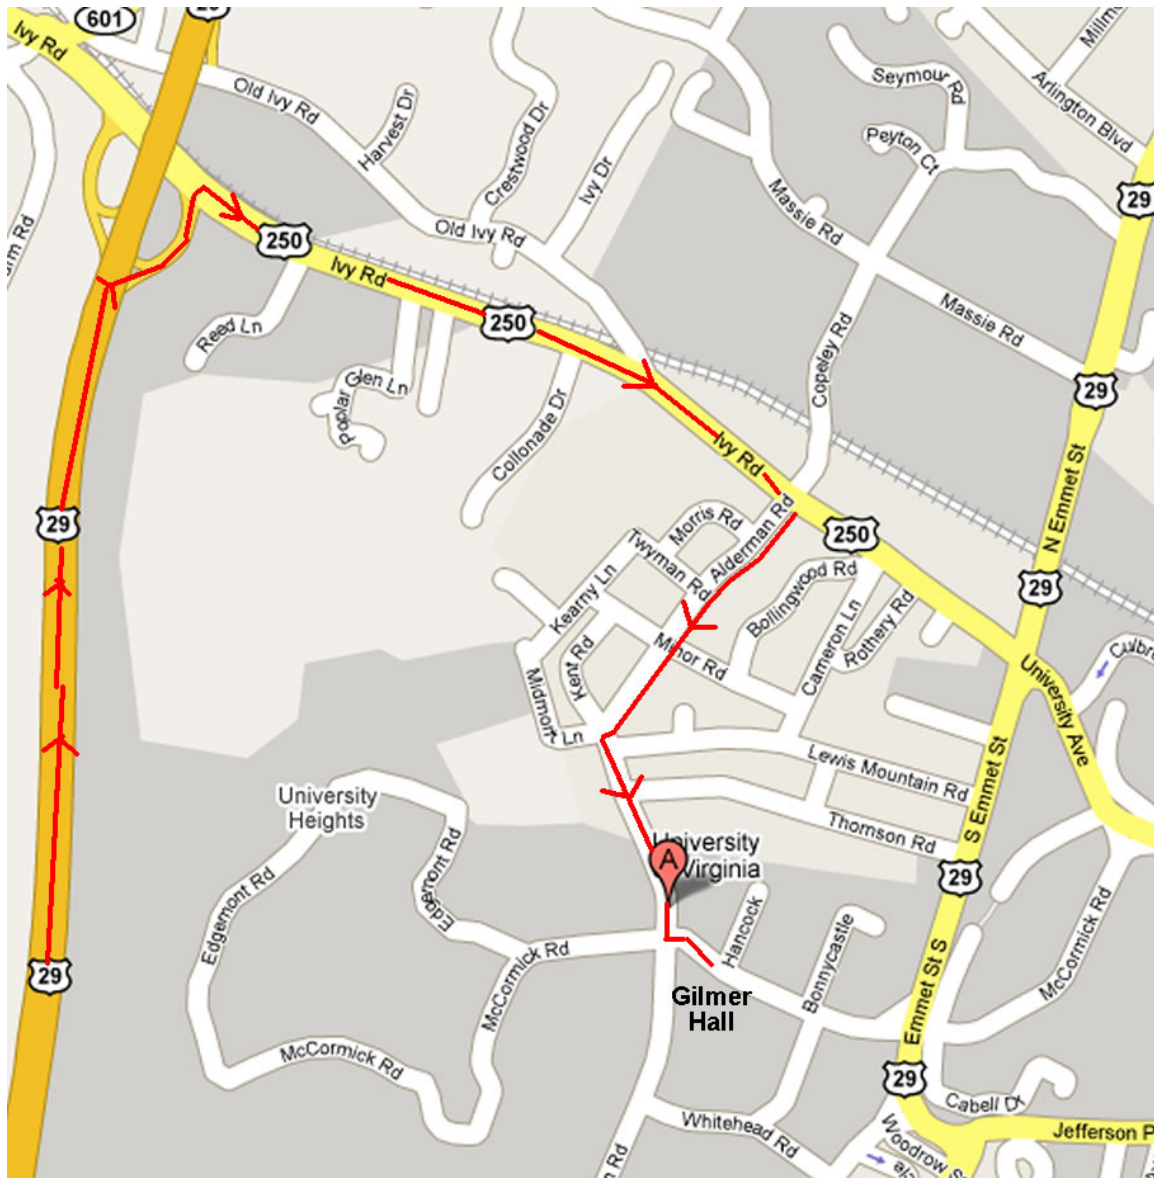

## DIRECTIONS FROM WAYNESBORO

DEPT of BIOLOGY, GILMER HALL, 485 McCORMICK ROAD, CHARLOTETSVILLE, VA 22904

- Interstate 64 West
- TAKE Exit 118A
- TURN LEFT onto Route 29 N
- TAKE 2<sup>nd</sup> Exit for US-250 E/IVY RD
- TURN RIGHT onto ALDERMAN RD/VA-302.
- (You will pass St. Thomas Aquinas Church on your right and you will approach an intersection)
- TURN LEFT onto MCCORMICK RD
- GILMER HALL is the first large brick building on your right