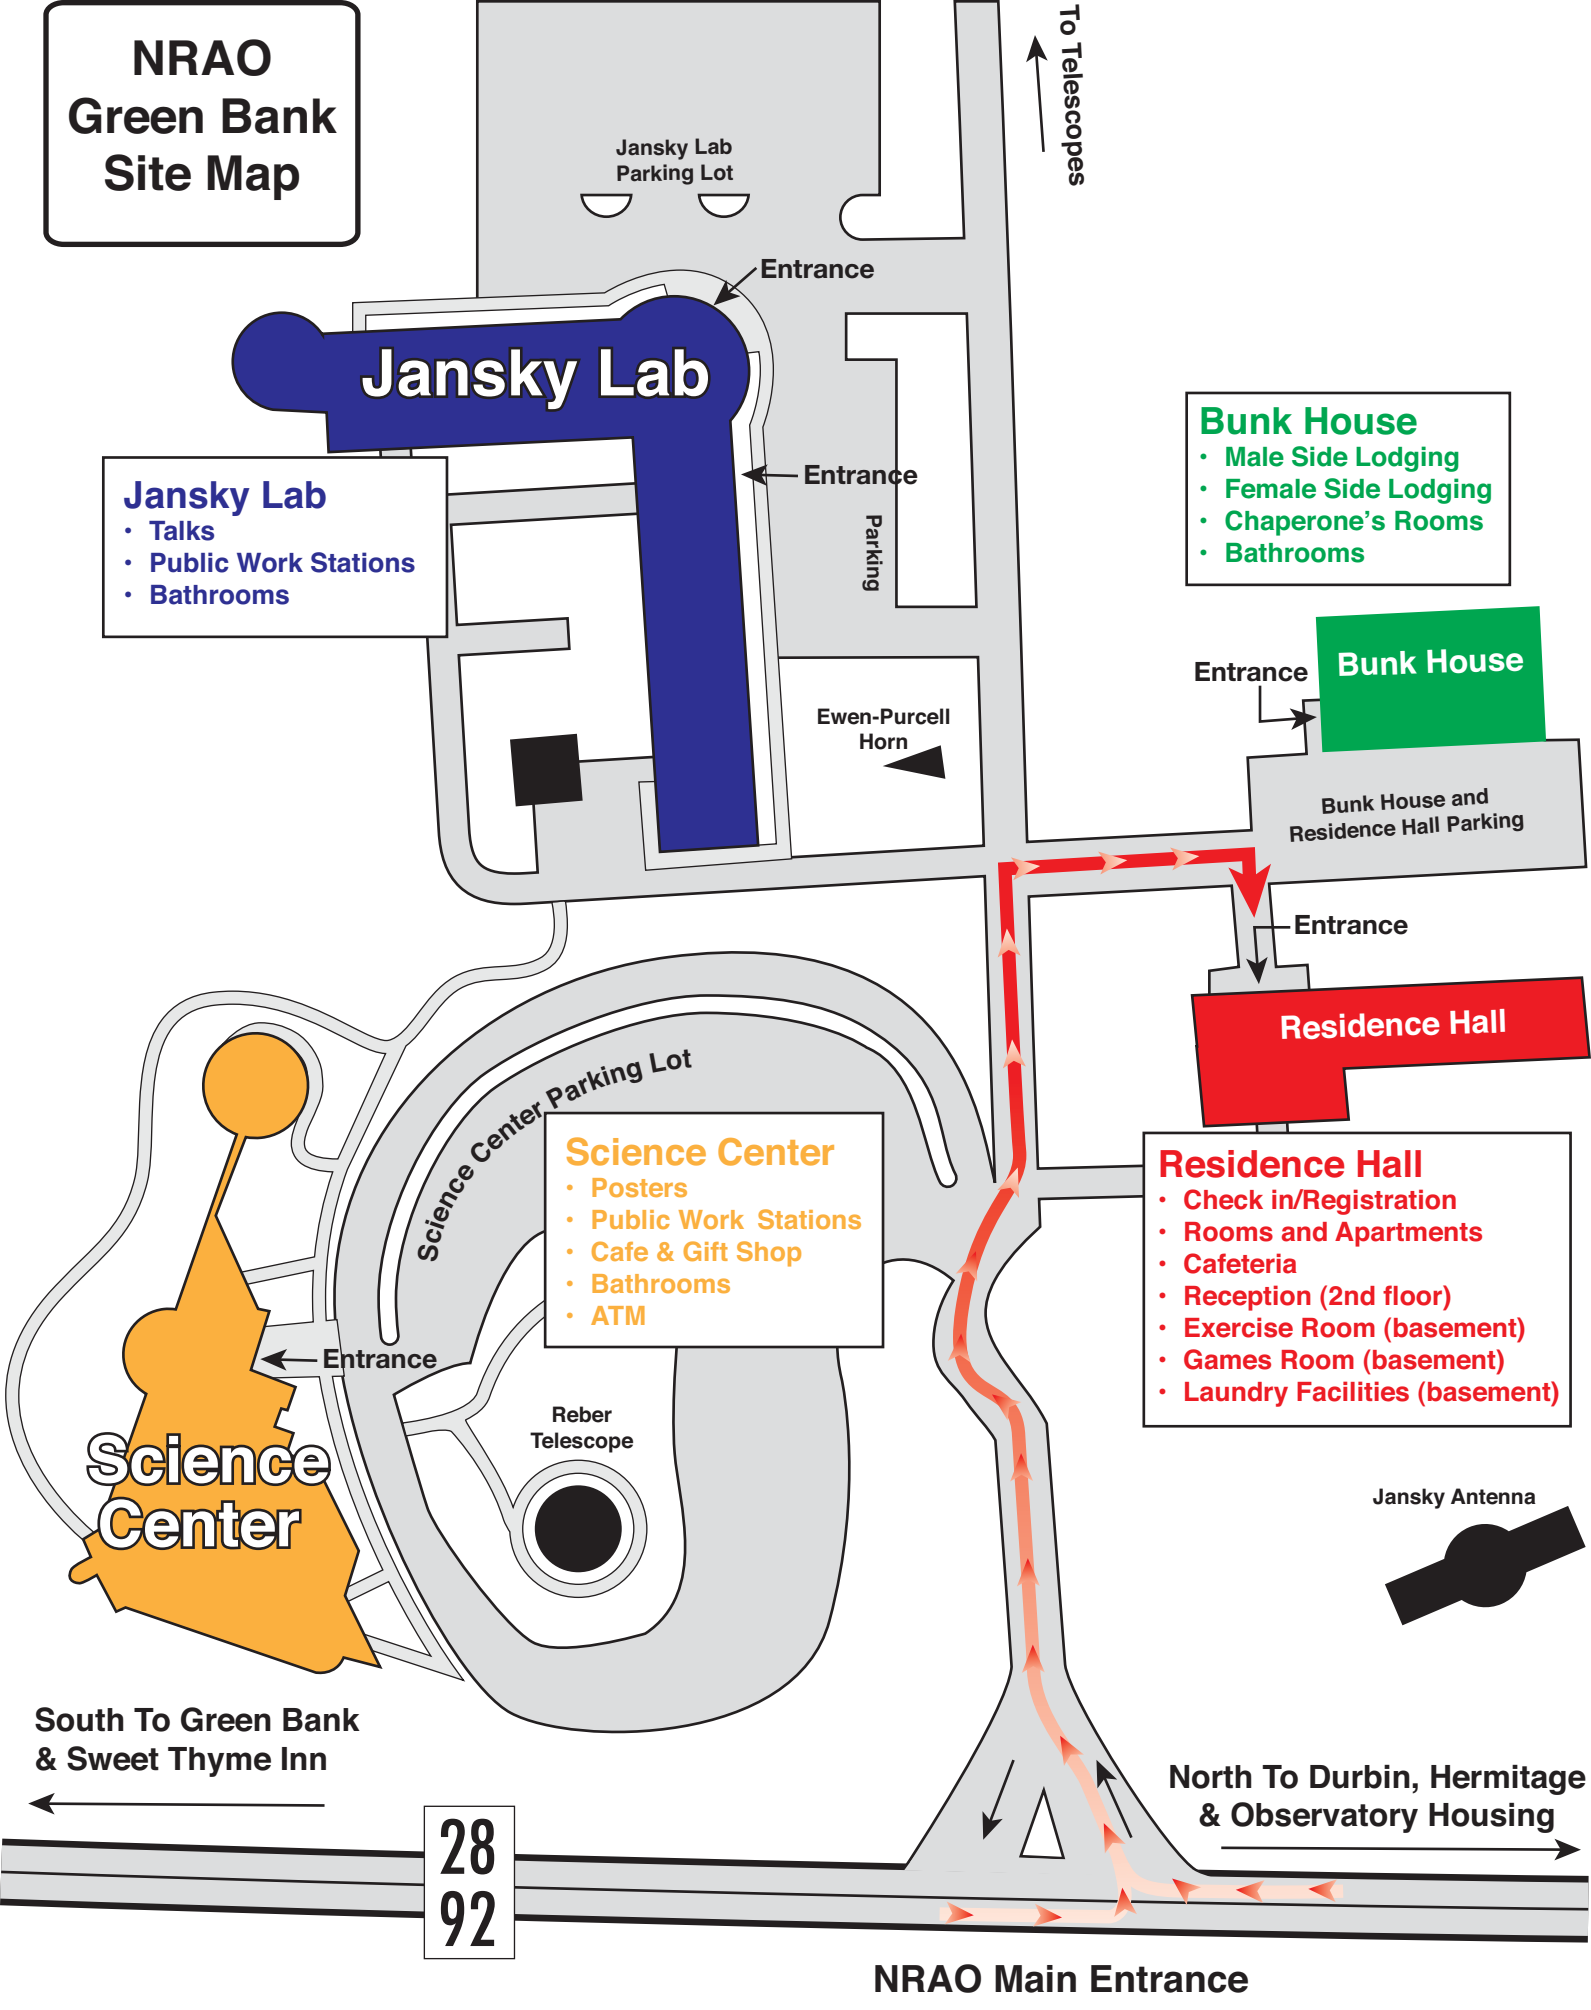

## Bunk House

Entrance

Bunk House and Residence Hall Parking

Ewen-Purcell Horn

Entrance

## Science Center

Entrance

Jansky Antenna

South To Green Bank & Sweet Thyme Inn

North To Durbin, Hermitage & Observatory Housing

28  
92

NRAO Main Entrance

# Green Bank Science Center

Science Center  
MAIN ENTRANCE

Science Center Parking Lot

# Jansky Lab

Jansky Lab  
MAIN ENTRANCE

Jansky Lab Parking Lot