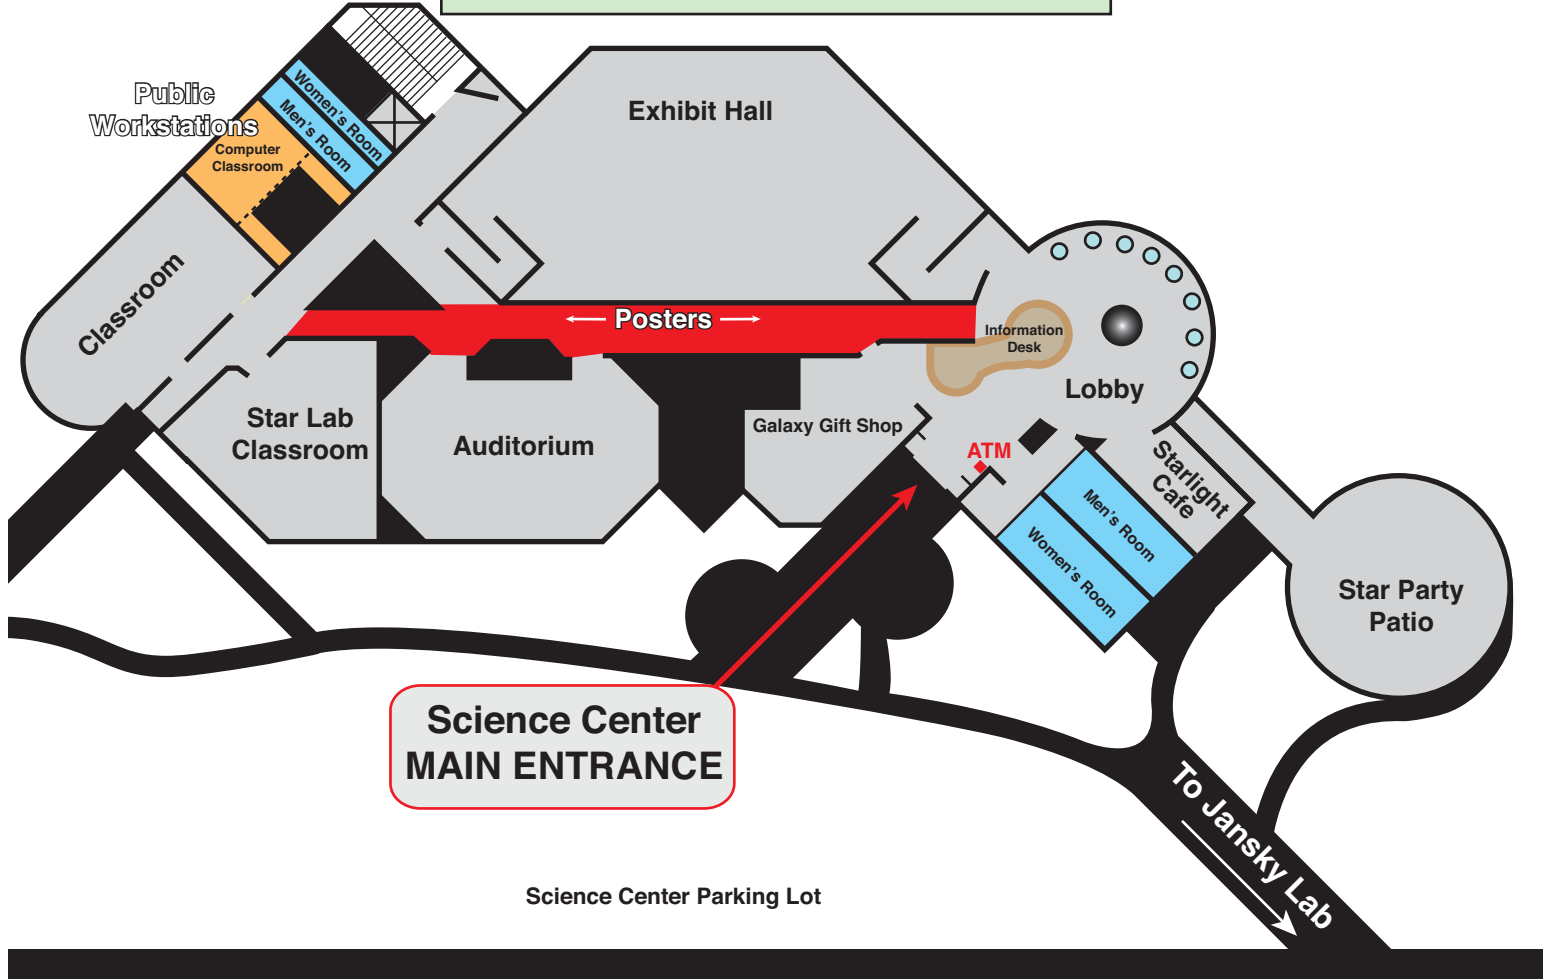

## Bunk House

Entrance

Bunk House and Residence Hall Parking

Ewen-Purcell Horn

Entrance

## Science Center

Entrance

Jansky Antenna

South To Green Bank & Sweet Thyme Inn

North To Durbin, Hermitage & Observatory Housing

28  
92

NRAO Main Entrance

# Green Bank Science Center

Science Center  
MAIN ENTRANCE

Science Center Parking Lot

# Jansky Lab

Jansky Lab  
MAIN ENTRANCE

Jansky Lab Parking Lot