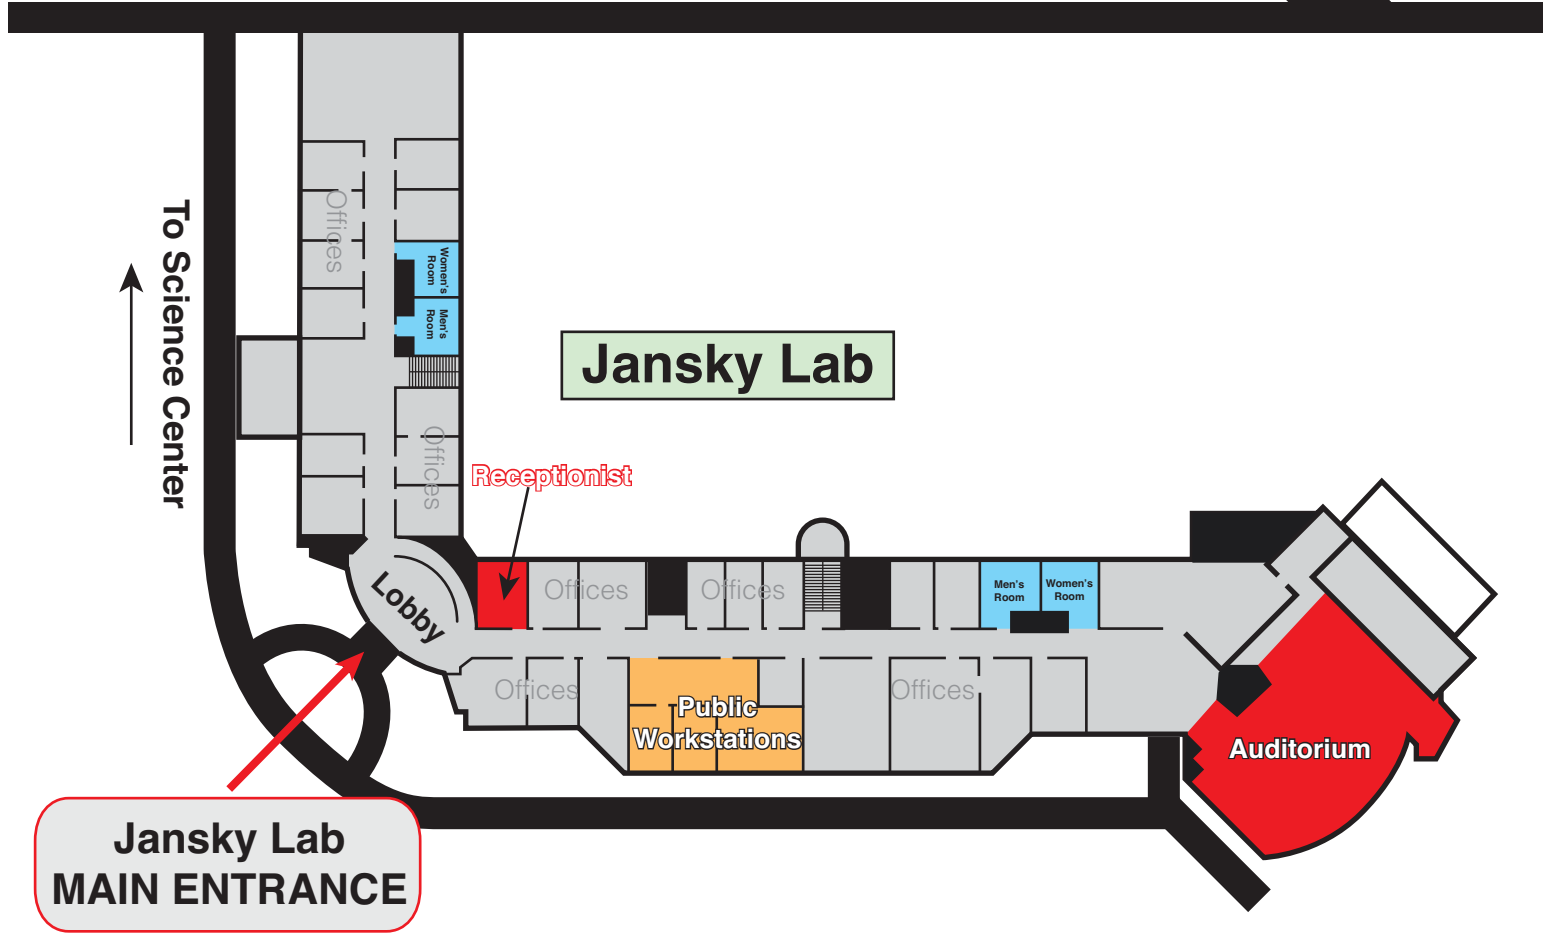

## Residence Hall

- ### Residence Hall
- Check in/Registration
  - Rooms and Apartments
  - Cafeteria
  - Reception (2nd floor)
  - Exercise Room (basement)
  - Games Room (basement)
  - Laundry Facilities (basement)

## Science Center

Entrance

Jansky Antenna

South To Green Bank & Sweet Thyme Inn

North To Durbin, Hermitage & Observatory Housing

28  
92

NRAO Main Entrance

# Green Bank Science Center

Science Center  
MAIN ENTRANCE

Science Center Parking Lot

# Jansky Lab

Jansky Lab  
MAIN ENTRANCE

Jansky Lab Parking Lot