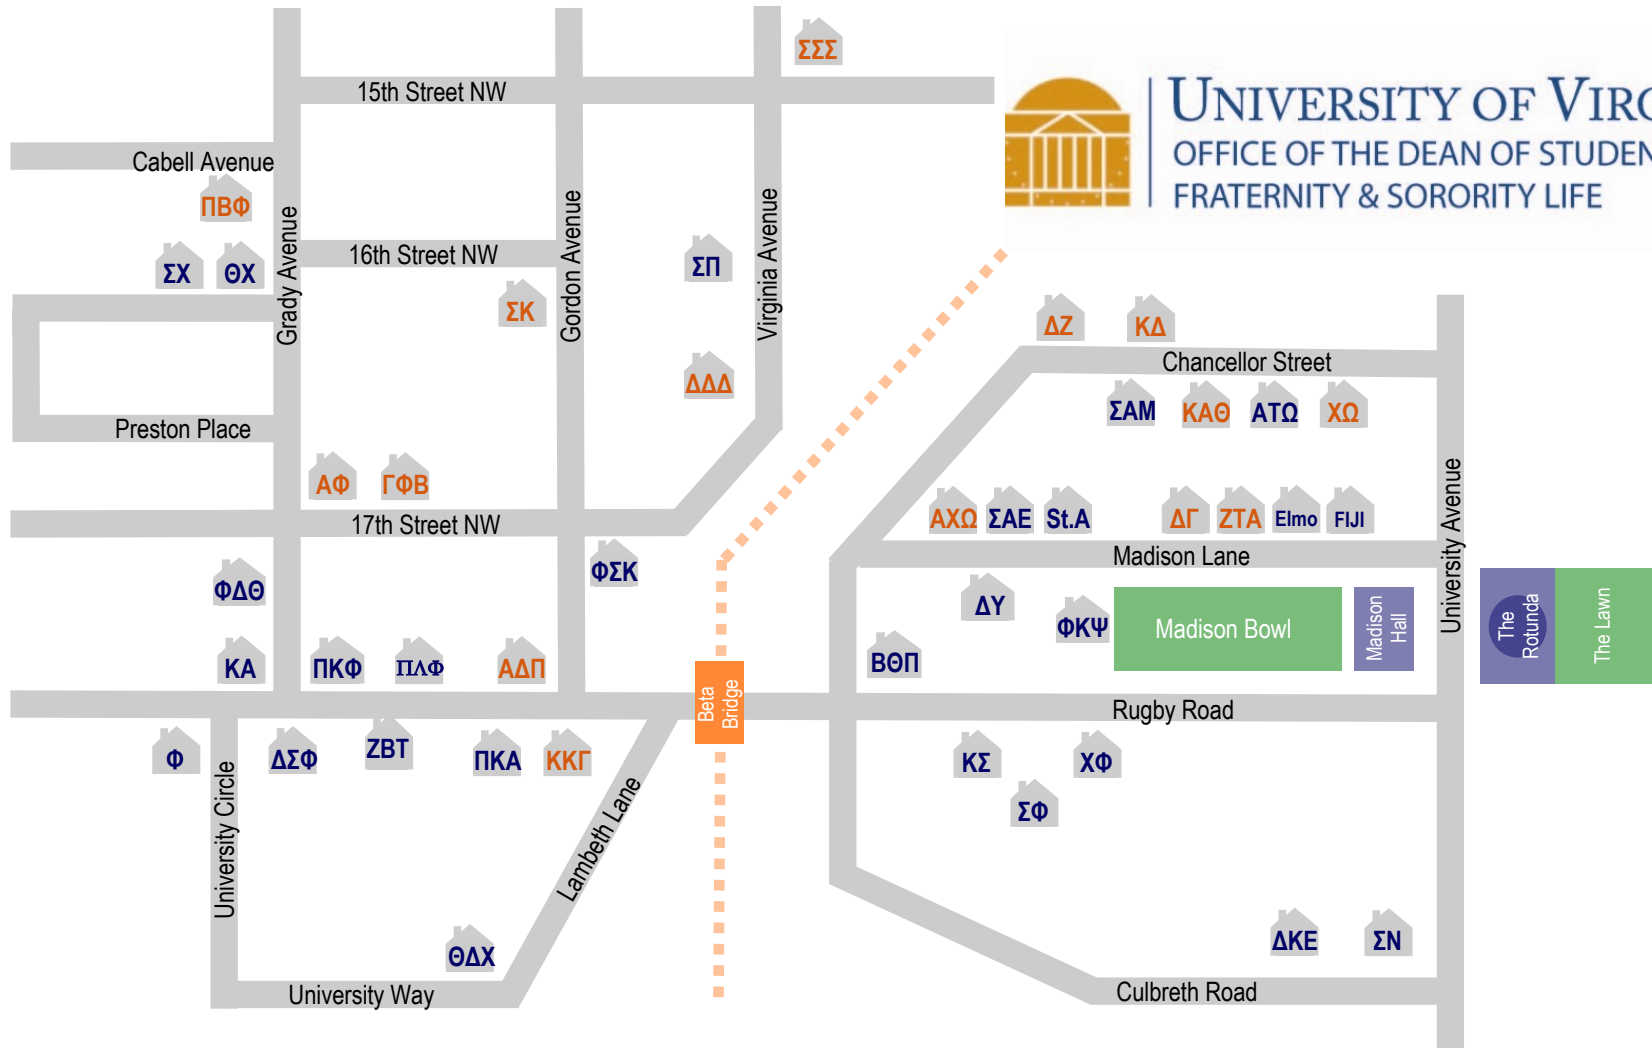

UNIVERSITY OF VIRGINIA
OFFICE OF THE DEAN OF STUDENTS
FRATERNITY & SORORITY LIFE

AXΩ	ALPHA CHI OMEGA	158 Madison Ln	KA	KAPPA ALPHA	600 Rugby Rd	ΣΧ	SIGMA CHI	608 Preston Place
ΑΔΠ	ALPHA DELTA PI	502 Rugby Rd	ΚΑΘ	KAPPA ALPHA THETA	127 Chancellor St	ΣΚ	SIGMA KAPPA	503 16th St NW
ΑΦ	ALPHA PHI	518 17th St NW	ΚΔ	KAPPA DELTA	136 Chancellor St	ΣΝ	SIGMA NU	189 Culbreth Rd
ΑΤΩ	ALPHA TAU OMEGA	125 Chancellor St	ΚΚΓ	KAPPA KAPPA GAMMA	503 Rugby Rd	ΣΠ	SIGMA PI	1533 Virginia Ave
ΒΘΠ	BETA THETA PI	180 Rugby Rd	ΚΣ	KAPPA SIGMA	165 Rugby Rd	ΣΦ	SERP (SIGMA PHI)	163 Rugby Road
ΧΩ	CHI OMEGA	123 Chancellor St	ΦΔΘ	PHI DELTA THETA	1703 Grady Ave	ΣΣΣ	SIGMA SIGMA SIGMA	1 University Court
ΧΦ	CHI PHI	161 Rugby Rd	FIJI	PHI GAMMA DELTA	128 Madison Ln	St.A	ST. ANTHONY HALL	133 Chancellor St
ΔΔΔ	DELTA DELTA DELTA	1537 Virginia Ave	ΦΚΨ	PHI KAPPA PSI	159 Madison Ln	ELMO	ST. ELMO HALL	130 Madison Ln
ΔΓ	DELTA GAMMA	138 Madison Ln	ΦΣΚ	PHI SIGMA KAPPA	1702 Gordon Ave	ΘΧ	THETA CHI	600 Preston Place
ΔΚΕ	DELTA KAPPA EPSILON	1820 Carrs Hill Rd	Φ	PHI SOCIETY	1 University Circle	ΘΔΧ	THETA DELTA CHI	1811 Lambeth Ln
ΔΣΦ	DELTA SIGMA PHI	517 Rugby Rd	ΠΒΦ	PI BETA PHI	1509 Grady Ave	ZBT	ZETA BETA TAU	515 Rugby Rd
ΔΥ	DELTA UPSILON	171 Madison Ln	ΠΚΑ	PI KAPPA ALPHA	513 Rugby Rd	ZTA	ZETA TAU ALPHA	136 Madison Ln
ΔΖ	DELTA ZETA	150 Chancellor St	ΠΚΦ	PI KAPPA PHI	510 Rugby Rd			
ΓΦΒ	GAMMA PHI BETA	510 17th St NW	ΠΛΦ	PI LAMBDA PHI	504 Rugby Rd.			
			ΣΑΕ	SIGMA ALPHA EPSILON	160 Madison Ln			
			ΣΑΜ	SIGMA ALPHA MU	129 Chancellor St.			