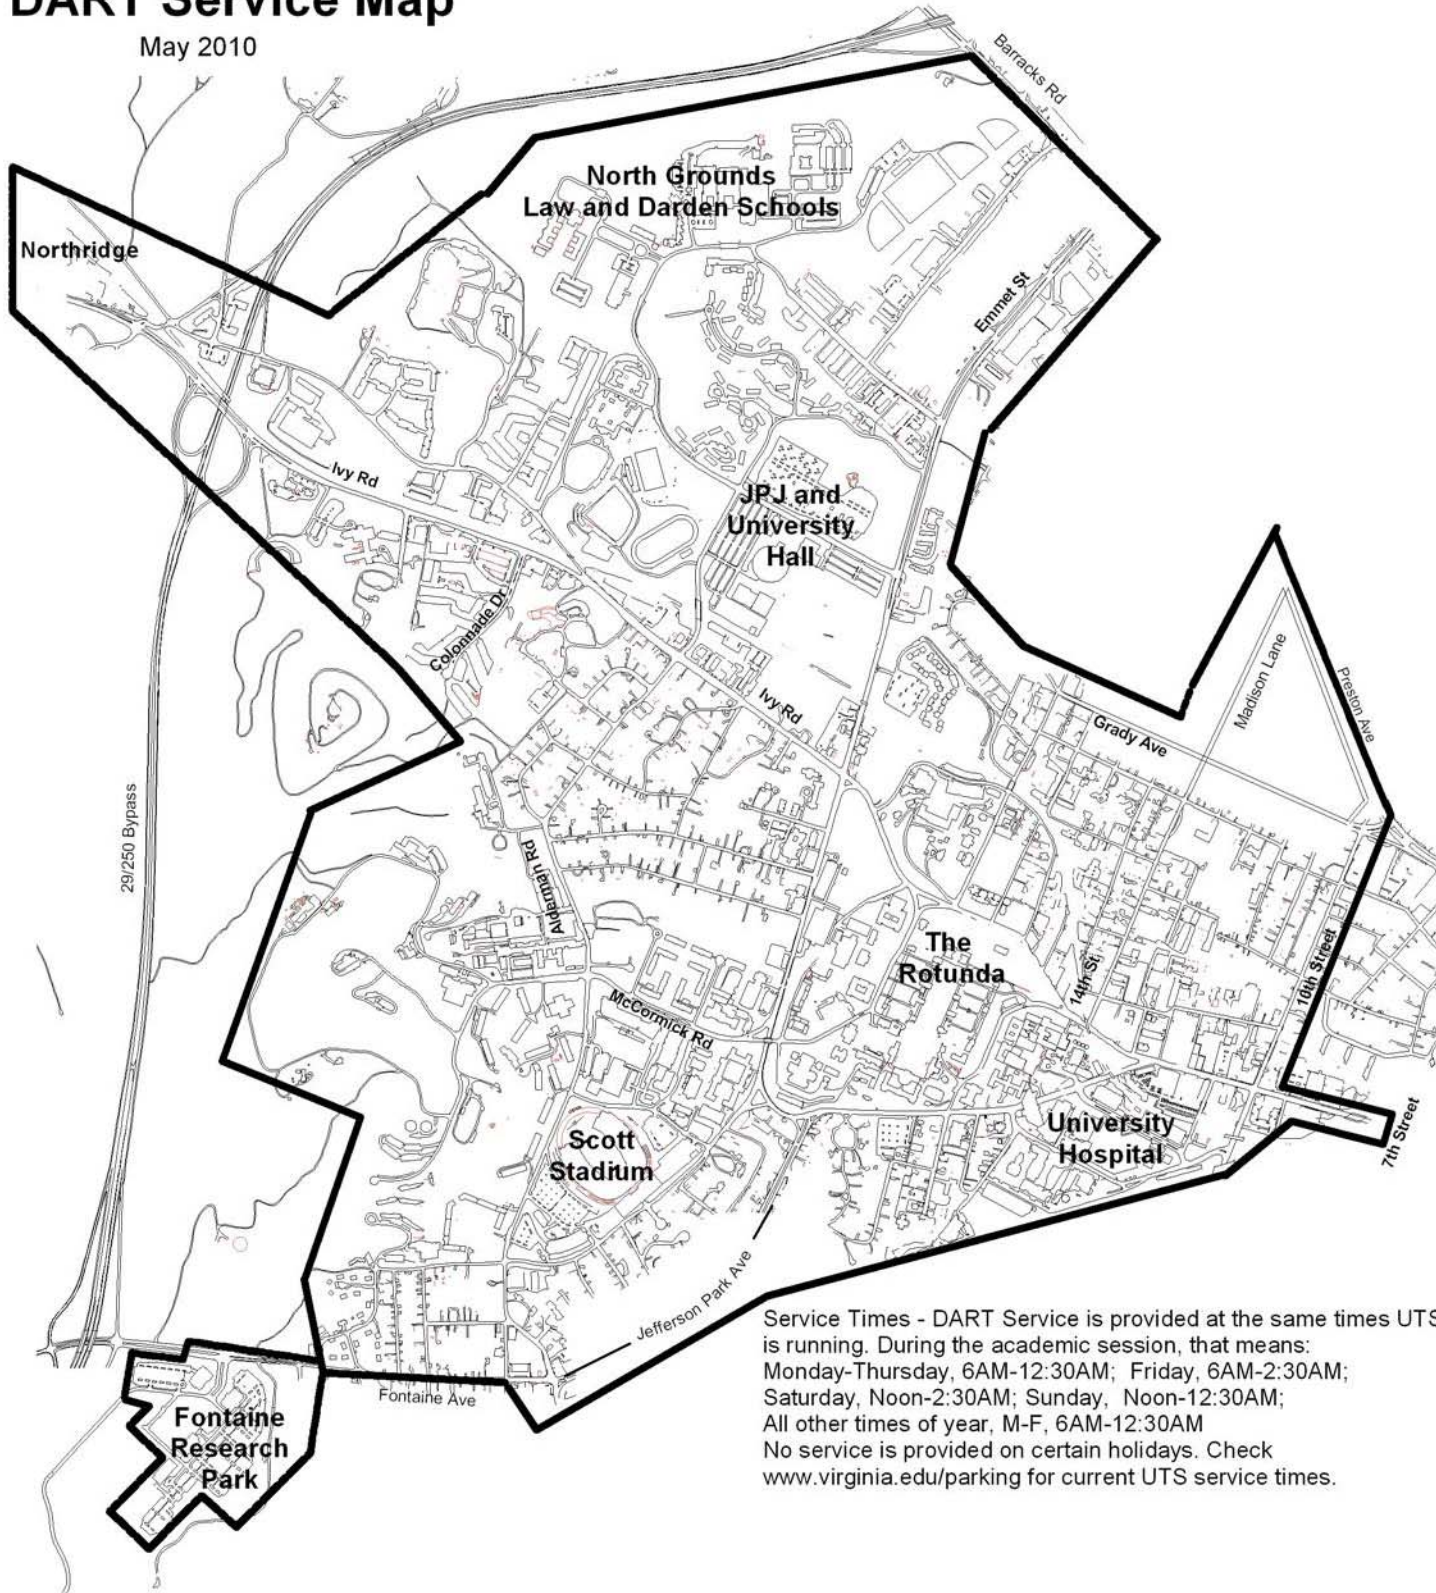

DART Service Map

May 2010

Service Times - DART Service is provided at the same times UTS is running. During the academic session, that means: Monday-Thursday, 6AM-12:30AM; Friday, 6AM-2:30AM; Saturday, Noon-2:30AM; Sunday, Noon-12:30AM; All other times of year, M-F, 6AM-12:30AM. No service is provided on certain holidays. Check www.virginia.edu/parking for current UTS service times.