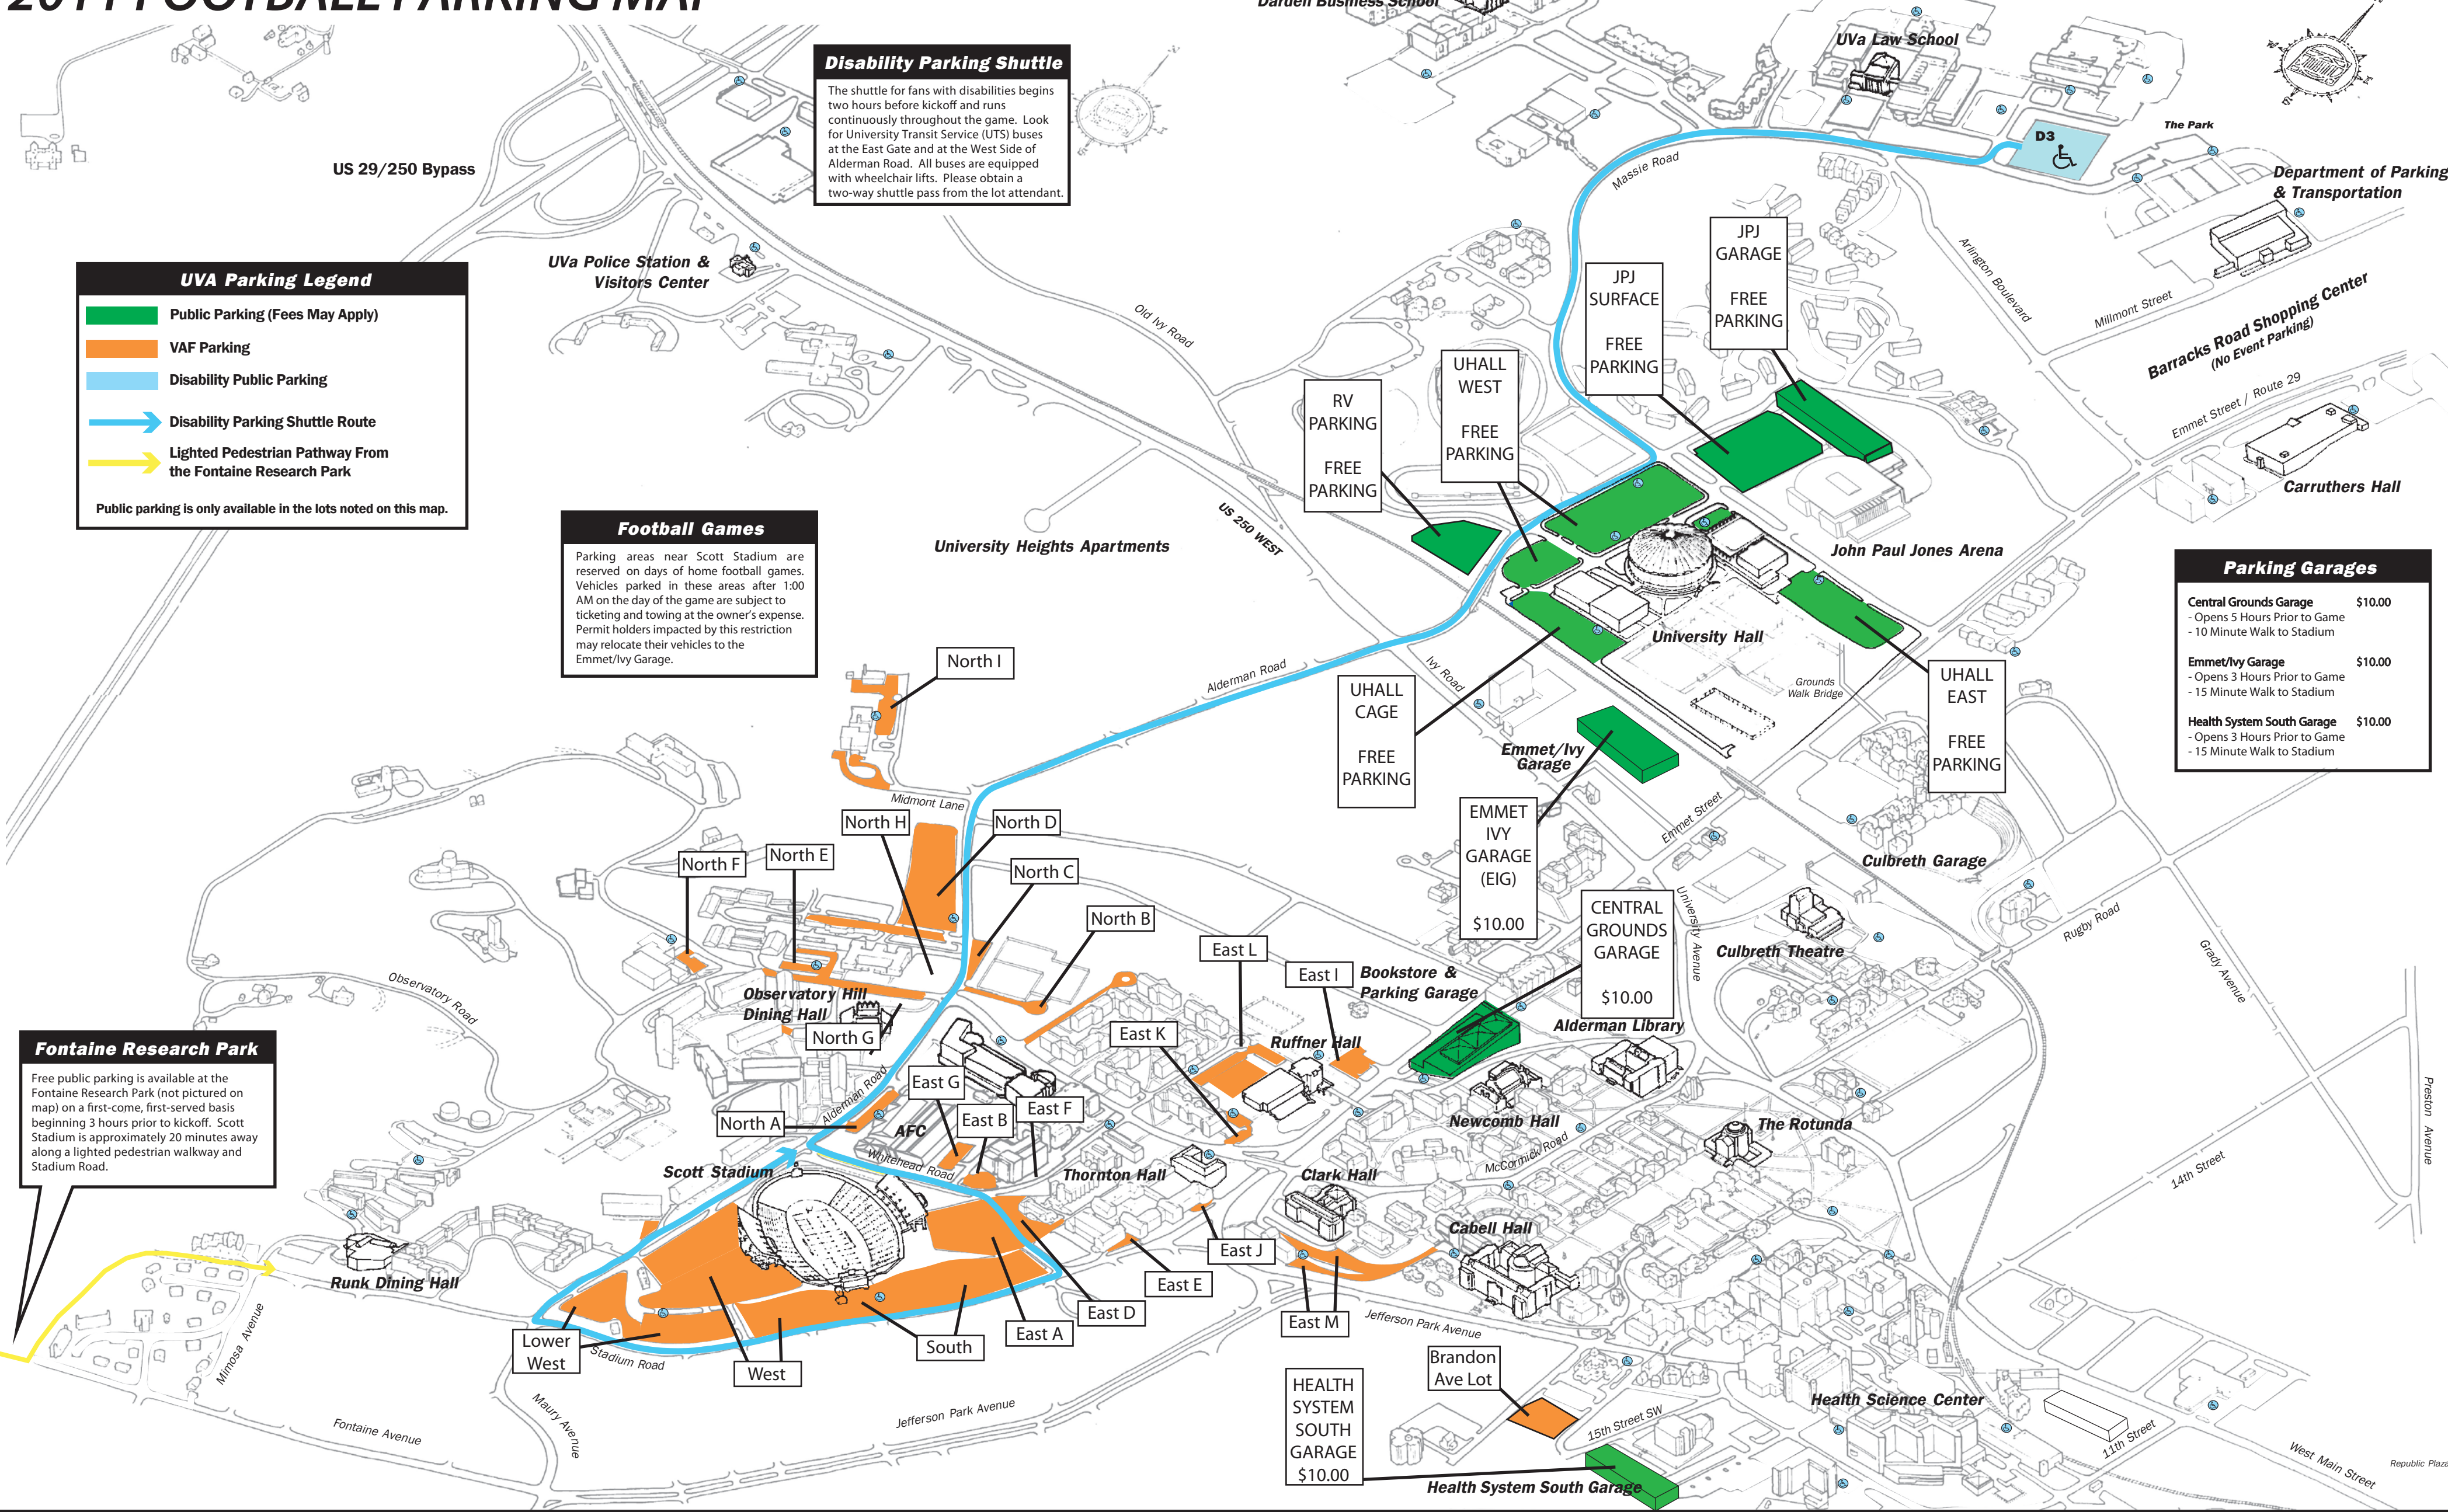

2011 FOOTBALL PARKING MAP

Disability Parking Shuttle
 The shuttle for fans with disabilities begins two hours before kickoff and runs continuously throughout the game. Look for University Transit Service (UTS) buses at the East Gate and at the West Side of Alderman Road. All buses are equipped with wheelchair lifts. Please obtain a two-way shuttle pass from the lot attendant.

Football Games
 Parking areas near Scott Stadium are reserved on days of home football games. Vehicles parked in these areas after 1:00 AM on the day of the game are subject to ticketing and towing at the owner's expense. Permit holders impacted by this restriction may relocate their vehicles to the Emmet/Ivy Garage.

Fontaine Research Park
 Free public parking is available at the Fontaine Research Park (not pictured on map) on a first-come, first-served basis beginning 3 hours prior to kickoff. Scott Stadium is approximately 20 minutes away along a lighted pedestrian walkway and Stadium Road.

Health System South Garage

Brandon Ave Lot

UVA Parking Lots: RV Parking, UHall West, UHall East, UHall Cage, JPK Garage, JPK Surface, Free Parking, Emmet/Ivy Garage, Central Grounds Garage, Health System South Garage.