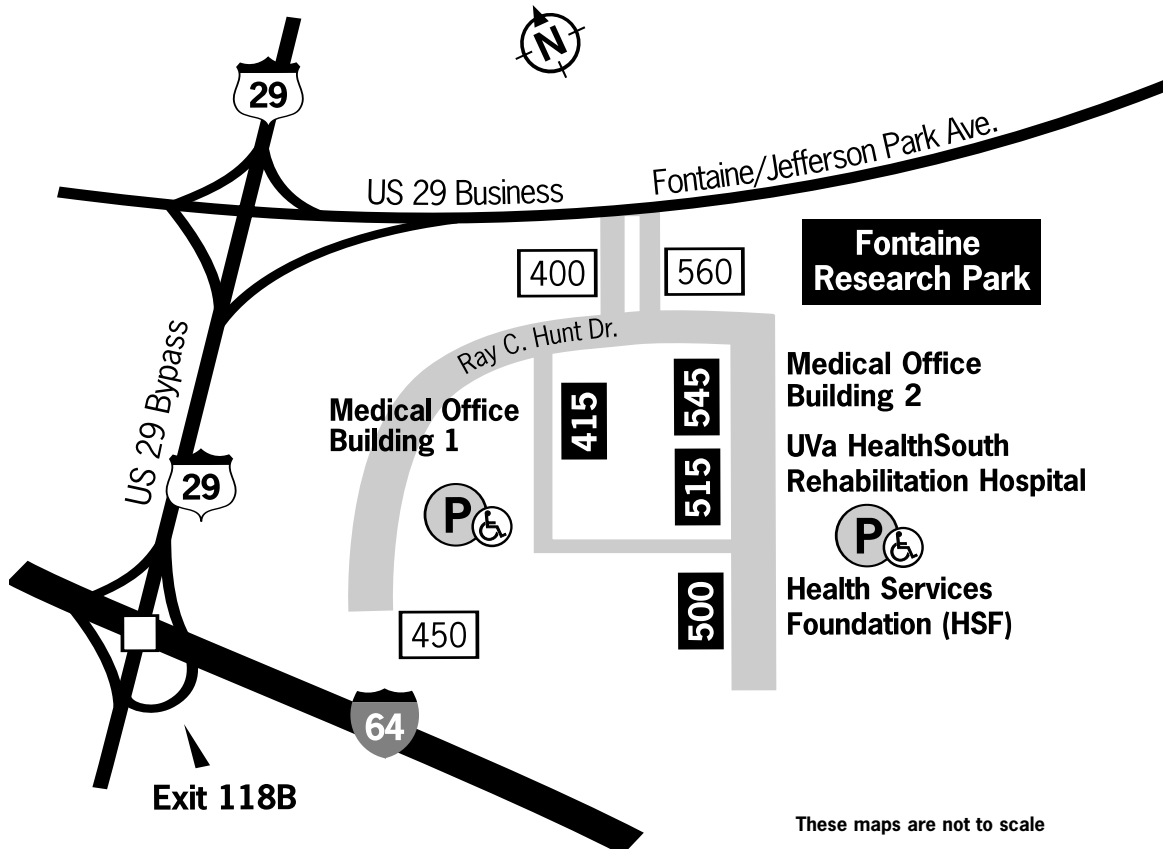

FONTAINE RESEARCH PARK

These maps are not to scale

University Physicians Charlottesville

is located at
415 Ray C. Hunt Drive
2nd Floor – Suite 2100

UVa

University Physicians Charlottesville